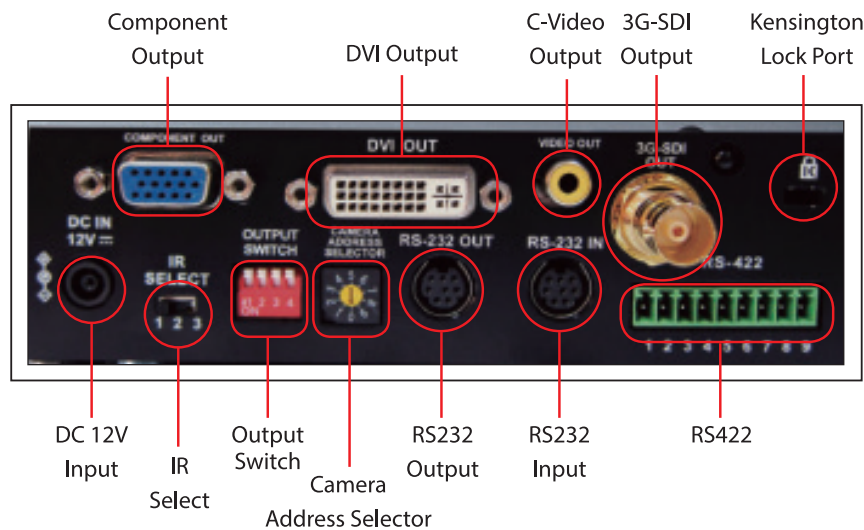

+27 (0) 11 770 9800
SALES@ELECTROSONIC.CO.ZA

33 LILY AVENUE, NORTHCLIFF, JOHANNESBURG,
SOUTH AFRICA 2195

WWW.ELECTROSONIC.CO.ZA

Product Specifications

Sensor	1/2.8" 2 MP CMOS	Horizontal Viewing Angle	65°
Video Output	1080p 60 / 59.94 / 50 / 29.97 fps 1080i 60 / 50 fps 720p 60 / 59.94 / 50 fps 720p 30 / 29.97 / 25 fps NTSC / PAL	Minimum Illumination	0.1 lux (F1.6, 50IRE, 30fps)
Optical Zoom	30x	Minimum Object Distance	10mm (Wide) ~ 1200 mm (Tele)
Panning Angle	-170° ~ +170°	Digital Zoom	12x
Tilting Angle	-30° ~ +90°	Gain Control	Auto, manual
Preset Positions	128	White Balance	Auto, indoor, outdoor, one-push, manual R/B Gain
Video Output(HD) Interface	Component, DVI, 3G-SDI	Exposure Control	Auto, manual
Video Output(SD) Interface	CVBS (C-Video)	Focus System	Auto, manual
Camera Control Interface/ Protocol	RS-232 / RS-422	Image Flip	Yes
Video S/N Ratio	> 50dB	Weight	2.0 kg (4.4 lbs)
Aperture	F1.6~F4.7	Dimensions (W x D x H)	Black 174 x 186 x 182.7 mm (6.9" x 7.3" x 7.2") White 174 x 186 x 185.7 mm (6.9" x 7.3" x 7.3")

I/O Connections

Accessories

- HDCI cable (VC-AC02)
- VISCA cable extender (VC-AC06)
- VISCA cable extender (VC-AC07)
- Wall mount for VC-GXX and VC-AXX cameras (VC-AC08)